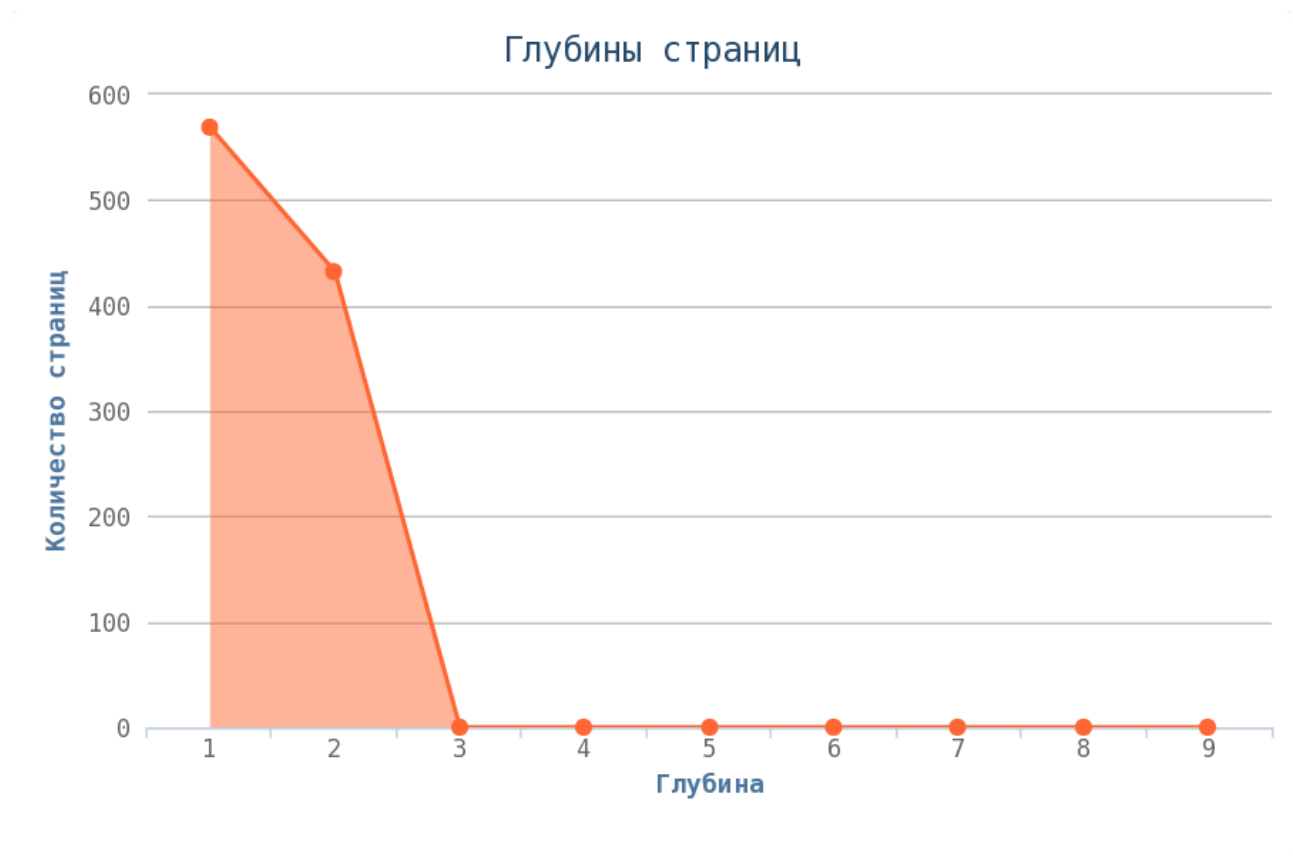

Глубины страниц

i Уровни глубины показывают количество кликов, начиная с главной страницы (нулевая глубина) до той или иной страницы сайта. Лёгкость обнаружения информации находится в принципиальной зависимости от глубины сайта. Малая глубина может привести к переизбытку информации для пользователя на одной с странице и тем самым понизит её рейтинг в глазах пользователя.

█ Максимальная глубина равна 2.

💡 Уровень глубины страниц сильно влияет на поведенческие факторы пользователей. Оптимальный максимальный уровень вложенности от главной страницы — 3 клика. Это означает, что с главной страницы пользователь может переместиться на любую страницу вашего сайта, сделав всего 3 перехода.

Внутренние ссылки

i Ссылка — запись в документе, указывающая на другую его часть или на другой документ. Ссылки нужны для связи страниц друг с другом, а также для передачи характеристик от одних страниц другим.