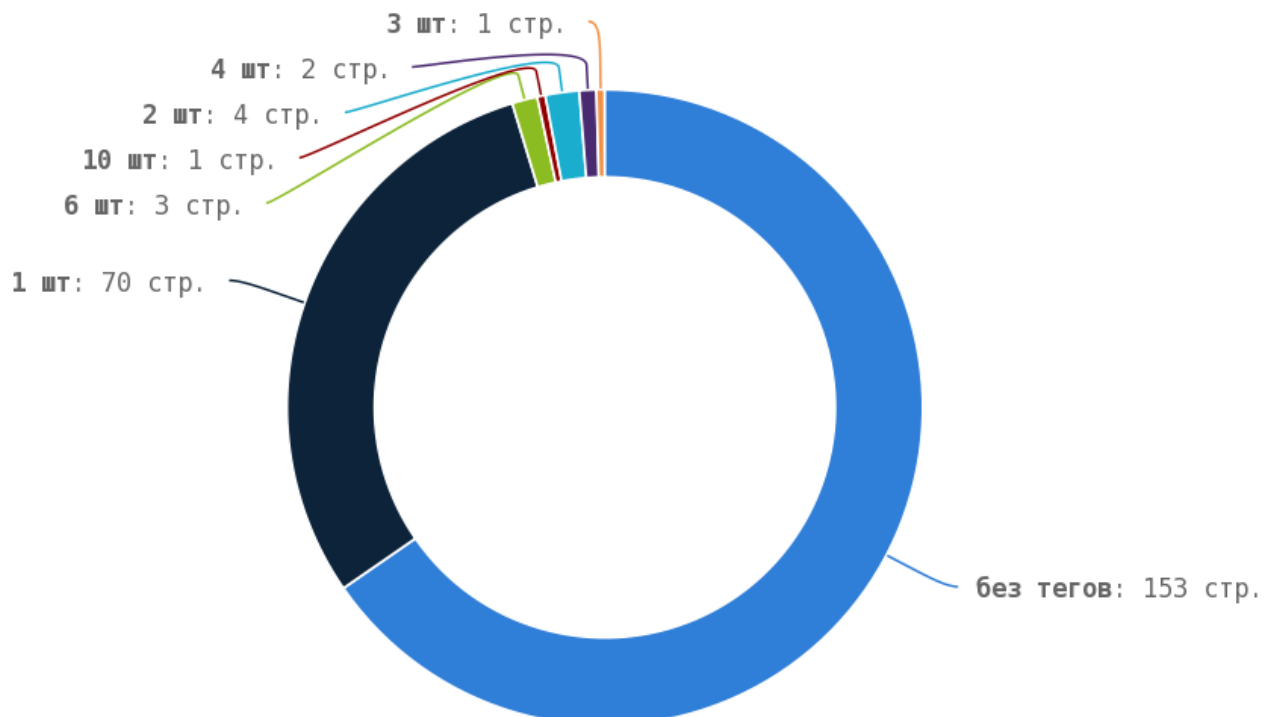

Распределение тегов <Strong> по страницам сайта