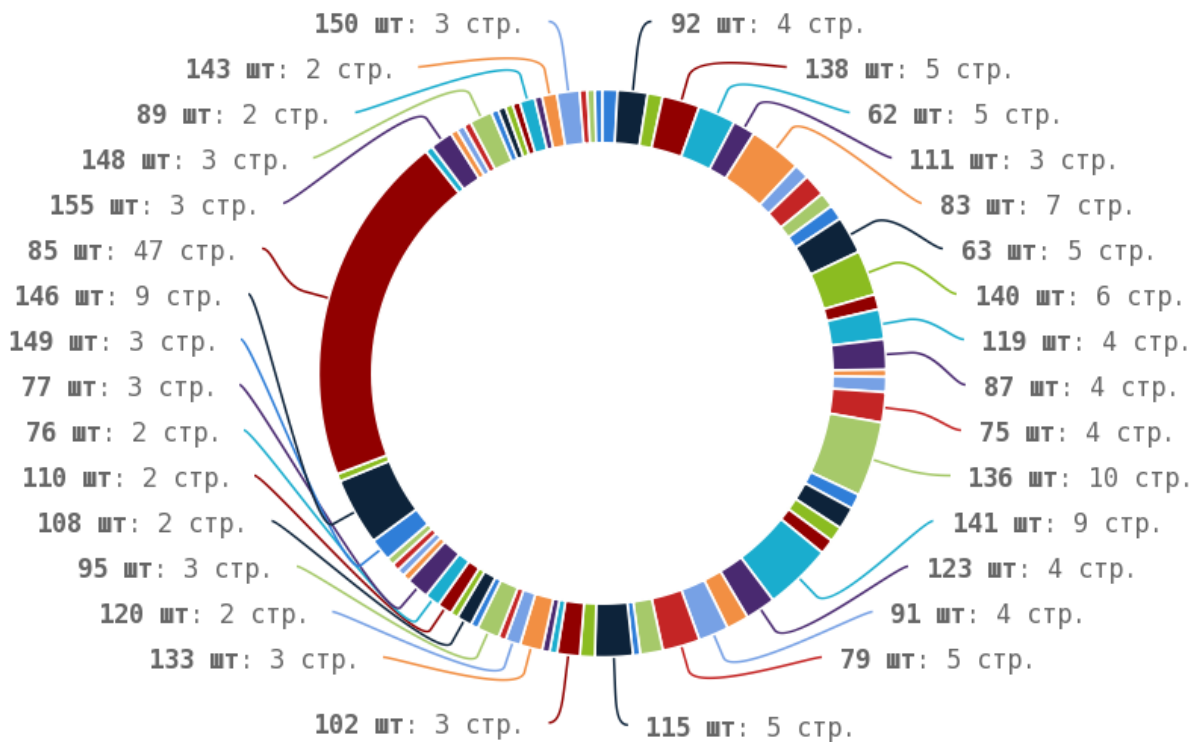

Распределение тегов <I> по страницам сайта