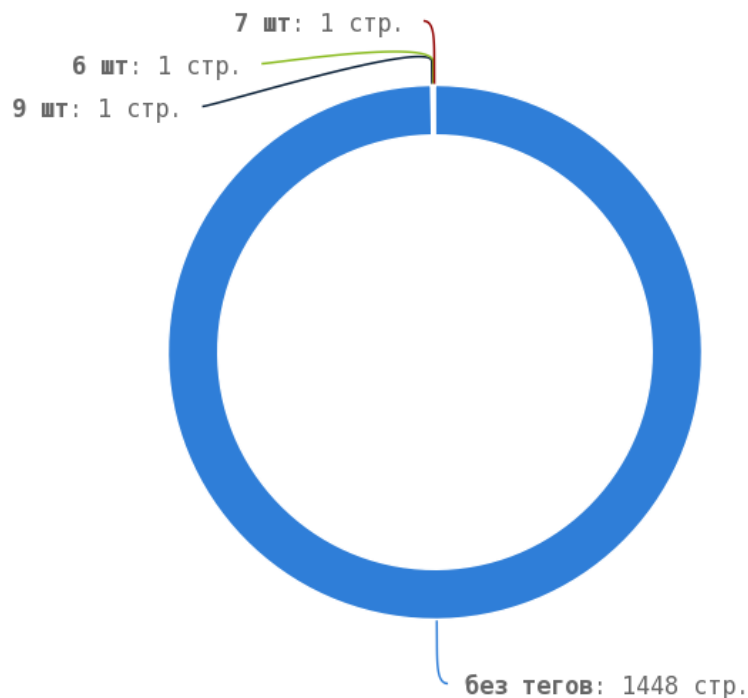

Распределение тегов <Strong> по страницам сайта

■ Число употреблений тега < b > на страницах сайта — в норме.

■ Число употреблений тега < strong > превышено на страницах:

<http://rmshop.by/delivery/> (9)

<http://rmshop.by/payment/> (6)

<http://rmshop.by/about/> (7)

Теги < em > и < i >

i Теги < em > и < i > предназначены для выделения текста курсивом. Их используют для акцентирования внимания или смыслового выделения части текста на странице. Стандарт W3C рекомендует использовать тег < em > вместо тега < i >, однако, это всего лишь рекомендация. Google воспринимает оба тега одинаково и придаёт им один и тот же вес.

Не нужно беспокоиться о том, что страница была неграмотно сверстана только из-за того, если на ней использовался не тот тег. Внутри тегов < em > и < i > следует помещать ключевые фразы, но не злоупотреблять этим. Страница, на которой данные теги встречаются десятки раз, должна быть перепроверена. Если необходимо просто выделить курсивом ту или иную фразу, следует пользоваться CSS-стилем `font-style:italic`.

Не рекомендуется комбинировать оба этих тега в рамках одной фразы и создавать вложенные конструкции.