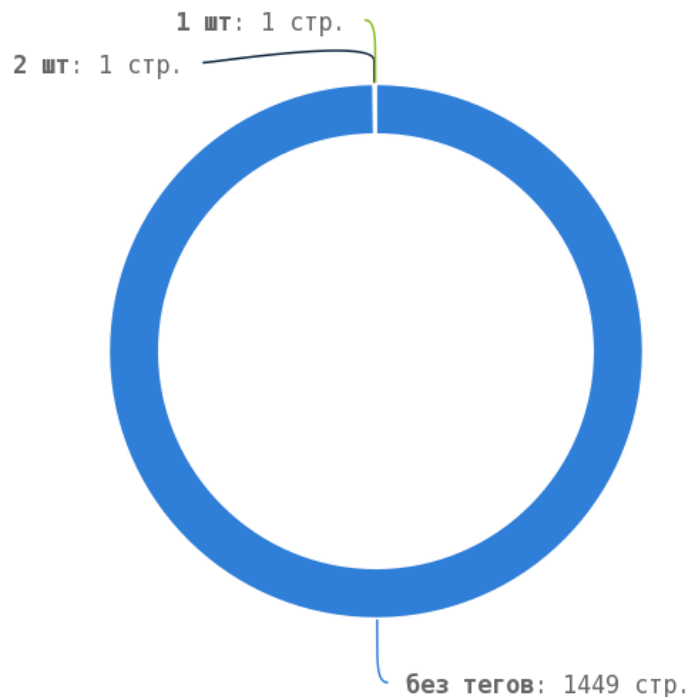

Не нужно беспокоиться о том, что страница была неграмотно свёрстана только из-за того, что на ней использовался не тот тег. Внутри тегов `<strong >` и `<bold >` следует помещать ключевые фразы, но не злоупотреблять этим. Страница, на которой данные теги встречаются десятки раз, должна быть перепроверена. Если необходимо просто выделить жирным шрифтом ту или иную фразу, следует пользоваться CSS-стилем `font-weight:bold`.

Не рекомендуется комбинировать оба этих тега в рамках одной фразы и создавать вложенные конструкции.

Распределение тегов `<B>` по страницам сайта